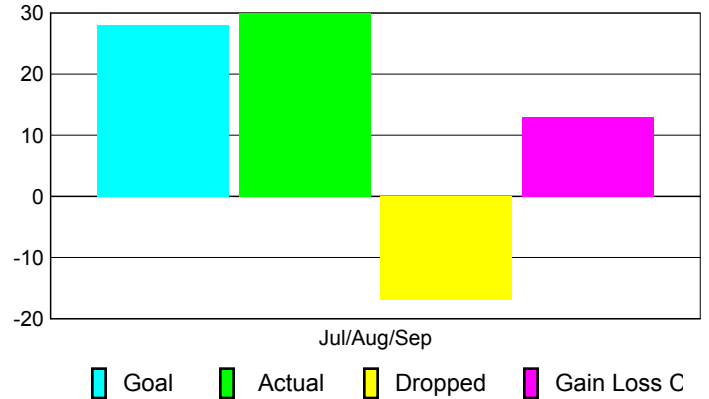

Membership Results 2010-2011

Goal, New, Dropped, Gain/Loss